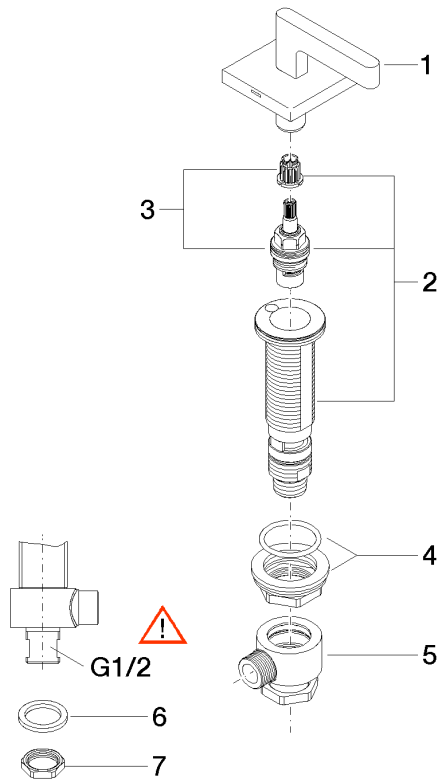

Deck valve anti-clockwise closing cold - Brushed Champagne (22kt Gold)

CL.1

20 000 716

- hole diameter 32 mm
- rosette 60 x 60 mm
- with cold marking

Fits: CL.1, CYO

	Brushed Champagne (22kt Gold)	20 000 716-46
	Chrome	20 000 716-00
	Brushed Platinum	20 000 716-06
	Dark Chrome	20 000 716-19
	Brushed Durabronze (23kt Gold)	20 000 716-28
	Champagne (22kt Gold)	20 000 716-47
	Brushed Dark Platinum	20 000 716-99

20 000 716

mm [inches]

Flow rate chart

20 000 716

Parts for other finishes can be found here: [Chrome](#)

Spare parts list

No.	Item Number	Name	Quantity used	Delivery time
1	90 20 70 057 01-46	handle (cold)	1	30
2	04 17 11 058 32 90	side panel	1	2
3	90 90 03 132 00 90	top	1	2
4	04 23 10 032 78 90	fixing set	1	2
5	04 17 11 023 10 90	distributor	1	2
6	09 30 11 059 90	disc	1	2
7	09 23 10 012 90	nut	1	2